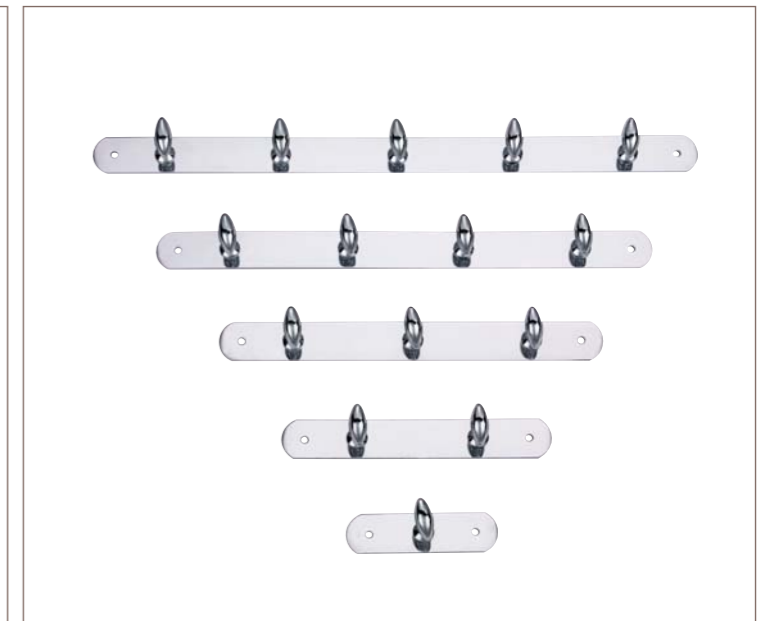

Hardware Fittings Zamac Hook

Number	C785-4	C785-3	C785-2	C785-1
Length	310mm	230mm	150mm	70mm
Width	28mm	28mm	28mm	28mm
Height	43mm	43mm	43mm	43mm

Number	C787-5	C787-4	C787-3	C787-2
Length	390mm	310mm	230mm	150mm
Width	37mm	37mm	37mm	37mm
Height	48mm	48mm	48mm	48mm

Number	C778-4	C778-3	C778-2	C778-1
Length	310mm	230mm	150mm	70mm
Width	28mm	28mm	28mm	28mm
Height	45mm	45mm	45mm	45mm

Number	C784-5	C784-4	C784-3	C784-2
Length	390mm	310mm	230mm	150mm
Width	58mm	58mm	58mm	59mm
Height	35mm	35mm	35mm	35mm

Hardware Fittings Zamac Hook

Number	C782-5	C782-4	C782-3	C782-2	C782-1
Length	390mm	310mm	230mm	150mm	70mm
Width	37mm	37mm	37mm	37mm	37mm
Height	48mm	48mm	48mm	48mm	48mm

Number	C781-5	C781-4	C781-3	C781-2	C781-1
Length	390mm	310mm	230mm	150mm	70mm
Width	37mm	37mm	37mm	37mm	37mm
Height	48mm	48mm	48mm	48mm	48mm