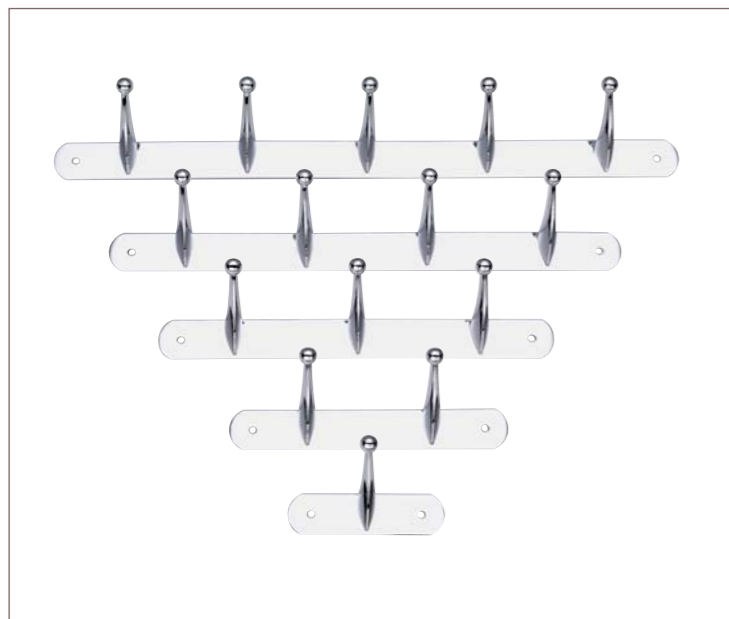

Hardware Fittings

Zamac Hook

Number	C73-4	C73-3	C73-2	C73-1
Length	310mm	230mm	150mm	70mm
Length	340mm	260mm	180mm	100mm
Width	33mm	33mm	33mm	33mm
Height	38mm	38mm	38mm	38mm

Number	C77-4	C77-3	C77-2	C77-1
Length	310mm	230mm	150mm	70mm
Length	340mm	260mm	180mm	100mm
Width	28mm	28mm	28mm	28mm
Height	43mm	43mm	43mm	43mm