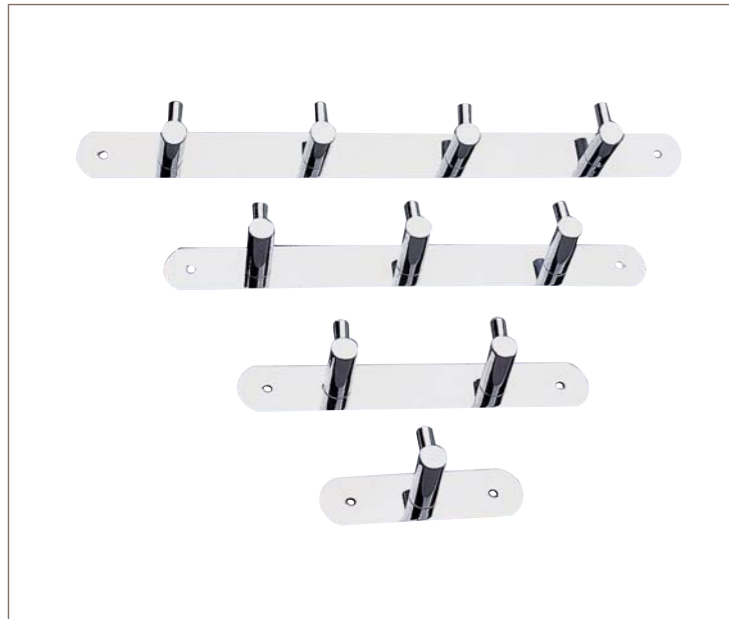

Number	C633
Length	145mm
Height	67mm

Number	C663
Length	143mm
Height	53mm

Number	C927
Length	143mm
Height	53mm

Number	C679
Length	160mm
Height	52mm

Hardware Fittings Zamac Hook

Number	C174
Length	128mm
Height	38mm

Number	C929
Length	77mm
Height	75mm
	∅ 36mm

Number	C629	C626	C625	C627
Length	3"	2.5"	3.5"	2 3/4"
Height	24mm	23mm	25mm	24mm

Number	C655
Length	260mm

Number	C656
Length	300mm

Number	C680-4	C680-5	C680-6	C680-7	C680-8
Length	245mm	265mm	315mm	365mm	415mm
Length	280mm	300mm	350mm	400mm	450mm
Width	62mm	62mm	62mm	62mm	62mm
Height	32mm	32mm	32mm	32mm	32mm

Hardware Fittings

Zamac Hook

Number	C73-4	C73-3	C73-2	C73-1
Length	310mm	230mm	150mm	70mm
Length	340mm	260mm	180mm	100mm
Width	33mm	33mm	33mm	33mm
Height	38mm	38mm	38mm	38mm

Number	C77-4	C77-3	C77-2	C77-1
Length	310mm	230mm	150mm	70mm
Length	340mm	260mm	180mm	100mm
Width	28mm	28mm	28mm	28mm
Height	43mm	43mm	43mm	43mm