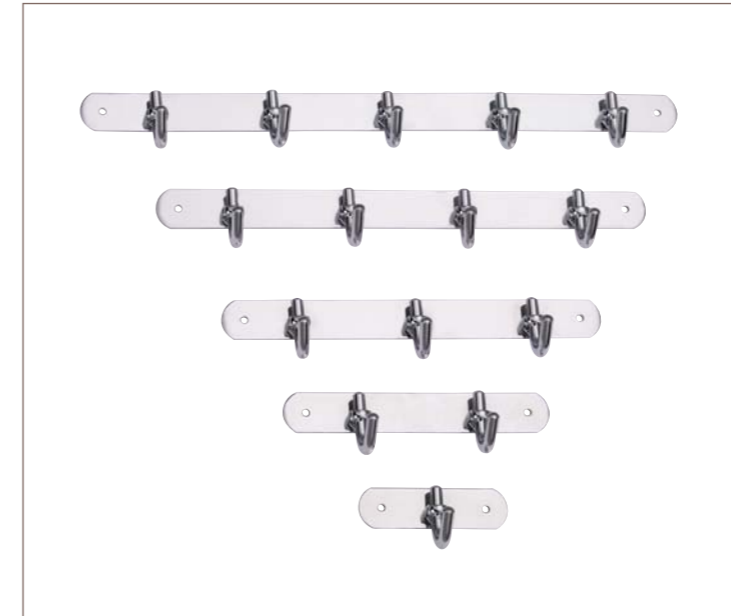

Hardware Fittings Zamac Hook

Number	C785-4	C785-3	C785-2	C785-1
Length	310mm	230mm	150mm	70mm
Width	28mm	28mm	28mm	28mm
Height	43mm	43mm	43mm	43mm

Number	C787-5	C787-4	C787-3	C787-2
Length	390mm	310mm	230mm	150mm
Width	37mm	37mm	37mm	37mm
Height	48mm	48mm	48mm	48mm

Number	C778-4	C778-3	C778-2	C778-1
Length	310mm	230mm	150mm	70mm
Width	28mm	28mm	28mm	28mm
Height	45mm	45mm	45mm	45mm

Number	C784-5	C784-4	C784-3	C784-2
Length	390mm	310mm	230mm	150mm
Width	58mm	58mm	58mm	59mm
Height	35mm	35mm	35mm	35mm

Hardware Fittings Zamac Hook

Number	C782-5	C782-4	C782-3	C782-2	C782-1
Length	390mm	310mm	230mm	150mm	70mm
Width	37mm	37mm	37mm	37mm	37mm
Height	48mm	48mm	48mm	48mm	48mm

Number	C781-5	C781-4	C781-3	C781-2	C781-1
Length	390mm	310mm	230mm	150mm	70mm
Width	37mm	37mm	37mm	37mm	37mm
Height	48mm	48mm	48mm	48mm	48mm