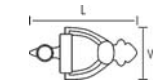

Number	C737	C943
Length	5"	4"
Width	81mm	53mm