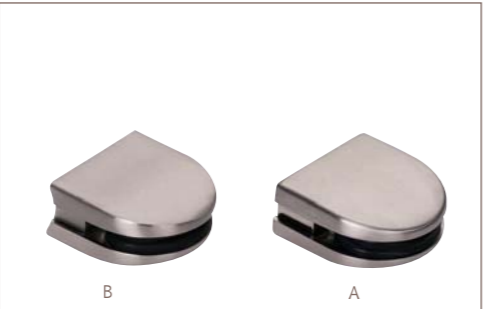

Zamac Glass Holder

Number	C868L	C868S
Height	41mm	35mm

Number	C866L	C866S
AA	11mm	7mm
Length	50mm	38mm

Number	C1120L	C1120S
AA	12mm	10mm
Length	49mm	39mm
Width	19mm	17mm
Height	35mm	29mm

Number	C870L	C870S
Length	80mm	52mm