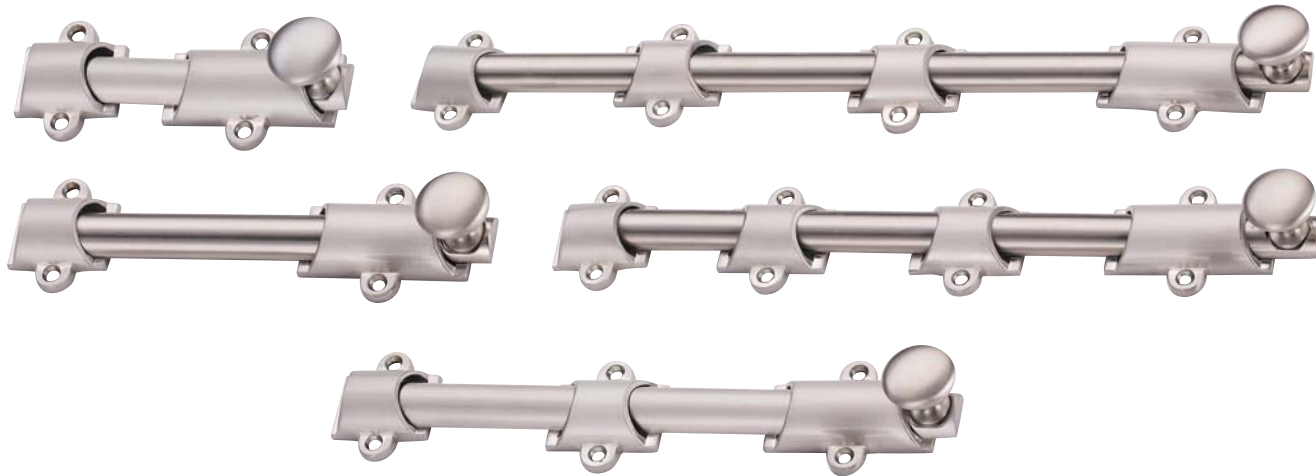

Number	C711		
Length	10"	8"	6"
Width	24mm	24mm	24mm

Number	C721		
Length	5"	4"	3"
Width	39mm	39mm	25mm

Number	C710			
Length	10"	8"	6"	4"
Width	23mm	23mm	23mm	23mm

Hardware Fittings Zamac Bolt

Number	C714	C714	C714	C71	C714
Length	12"	10"	9"	6"	4"
Width	41mm	41mm	41mm	41mm	41mm