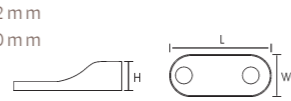

Number C652

Length 42mm
Height 20mm