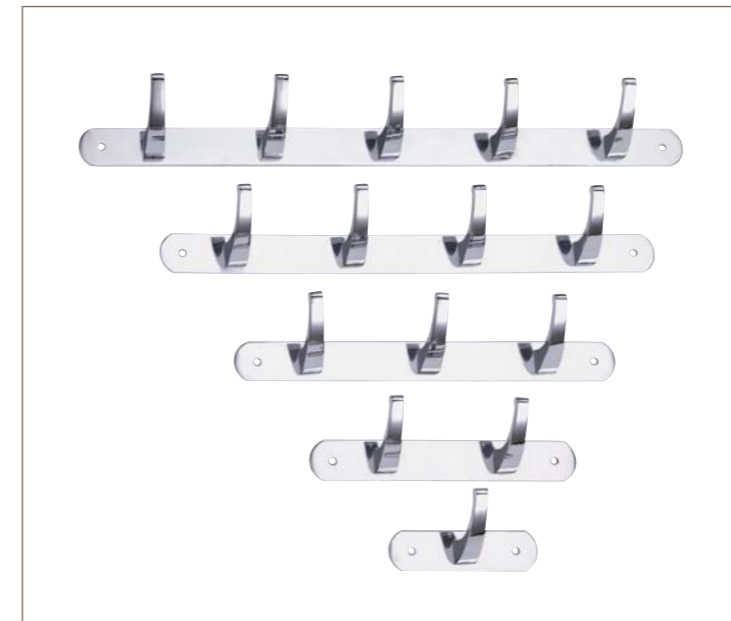

Hardware Fittings Zamac Hook

Number	C785-4	C785-3	C785-2	C785-1
Length	310mm	230mm	150mm	70mm
Width	28mm	28mm	28mm	28mm
Height	43mm	43mm	43mm	43mm

Number	C787-5	C787-4	C787-3	C787-2
Length	390mm	310mm	230mm	150mm
Width	37mm	37mm	37mm	37mm
Height	48mm	48mm	48mm	48mm

Hardware Fittings Zamac Hook

Number	C782-5	C782-4	C782-3	C782-2	C782-1
Length	390mm	310mm	230mm	150mm	70mm
Width	37mm	37mm	37mm	37mm	37mm
Height	48mm	48mm	48mm	48mm	48mm

Number	C781-5	C781-4	C781-3	C781-2	C781-1
Length	390mm	310mm	230mm	150mm	70mm
Width	37mm	37mm	37mm	37mm	37mm
Height	48mm	48mm	48mm	48mm	48mm