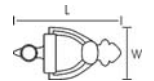

Number	C651L	C651S
Length	5"	3.5"
Width	29mm	24mm